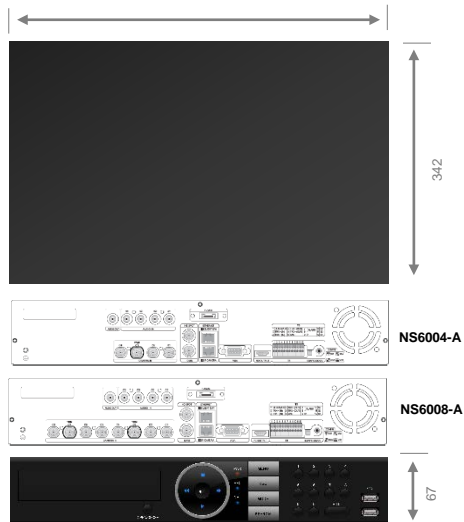

## Features

- All video signal input
- Max. 1440p resolution recording
- Onvif profile S for IP camera
- Max. 4HDDs (6TB each)
- 4K display video out
- TDM (Time-Division Multiplexing) : T.B.D
- Smart Motion Search
- Smart phone support
- Safety Storage with Auto backup
- DVD-RW (Optional)
- Rack mount Bracket

## Dimension

Unit : mm