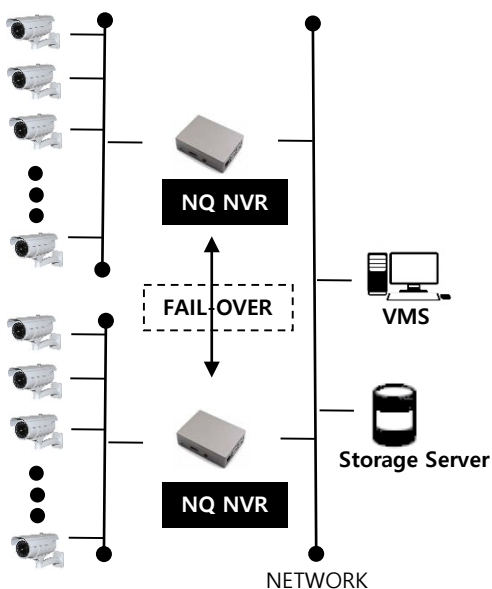

# NetFocus-NVR (NQ Series)

## Netfocus-NVR guarantee the most reliable recording and transmission.

- ❖ Stable Recording / Streaming
- ❖ Failover / Redundancy
- ❖ DB Automatic Backup
- ❖ DAS, NAS support
- ❖ System Health Check

### Specification

MODEL		NQ-NVR
<b>INTERFACE</b>		
Video In	Input	MAX IP Camera 64ch ( Onvif )
<b>PERFORMANCE</b>		
Compression Algorithm		Video : H.264, H.265
Recording	Frame rate	Up to 30(25)fps@1080p / CH
	Resolution	4K, 1080p, 720p, etc.
	Mode	Manual / Continuous / Schedule / Motion
	Pre-alarm	0-30sec
	Post-alarm	0-120sec
Playback	Search Mode	Search by Time, Calendar , Events, Thumbnail
Network	Transmission	Video Dual-Stream (Local recording & Network Transmission) Bandwidth adjustable
	VMS	Live , Playback, Backup , PTZ
	Mobile Viewer	Supported by Android OS
<b>H/W</b>		
CPU	Intel Pentium ~ Intel i7	
OS installation	120GB SSD	
OS	Windows, Linux	